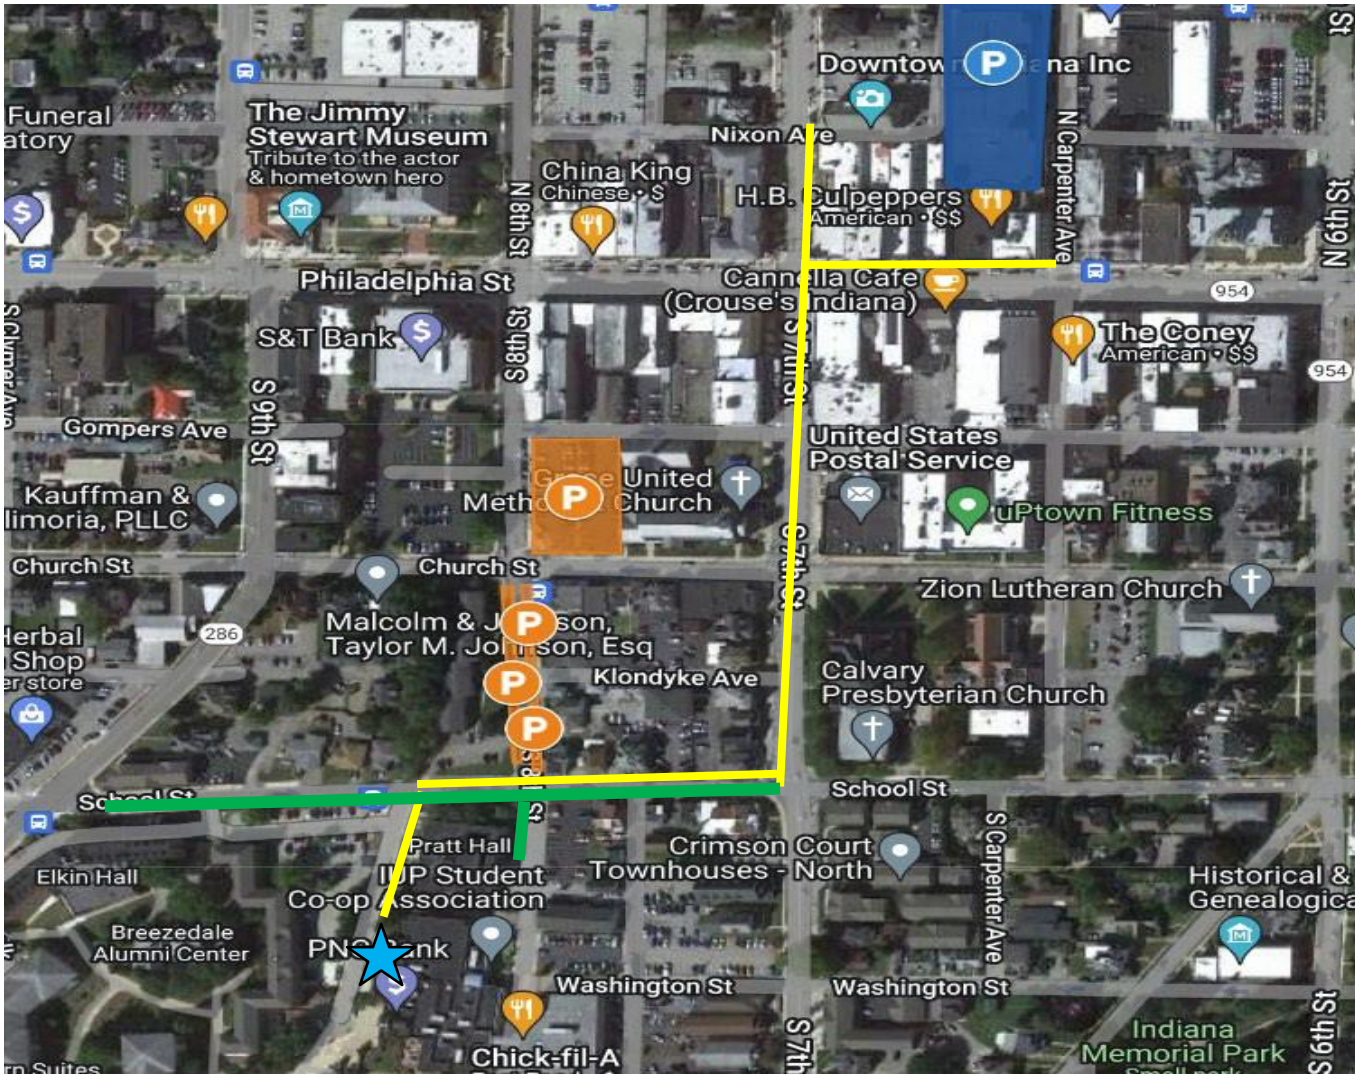

# Borough of Indiana Parking Map

Legend	Description	Best Address for GPS
	Hadley Union Building (Event Site)	319 Pratt Dr., Indiana, PA 15705
	Meters in Lot Behind Grace United Methodist Church	50 S 7th St, Indiana, PA 15701
	Borough of Indiana Public Parking lot	650 Water St, Indiana, PA 15701
	Free Parking at meters (Note: meters will be marked as “No Parking” but its ok to park there)	School St. from 9 <sup>th</sup> to 7 <sup>th</sup>
	Follow to Fair	